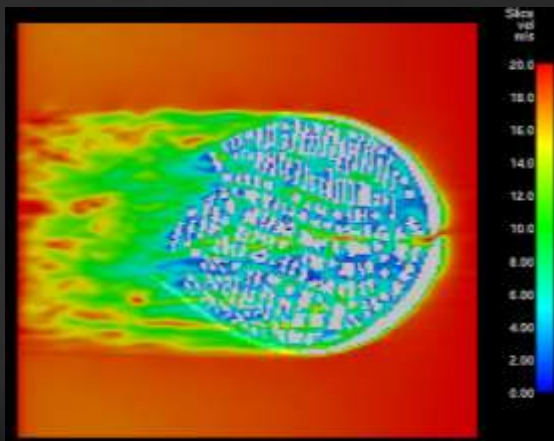

Velocity Profile – 4.5 m/sec – With Berm

Velocity Profile – 4.5 m/sec – Without Berm

eds

Velocity Profile – 4.5 m/sec

Velocity Profile – 4.5 m/sec

eds

Velocity Profile – 10 m/sec – With Berm

Velocity Profile – 10 m/sec – Without Berm

eds

Velocity Profile – 10 m/sec

Velocity Profile – 10 m/sec

Velocity Profile – 10 m/sec

eds

Velocity Profile – 20 m/sec – With Berm

Velocity Profile – 20 m/sec – Without Berm

eds

Velocity Profile – 20 m/sec

Velocity Profile – 20 m/sec

Velocity Profile – 20 m/sec

eds