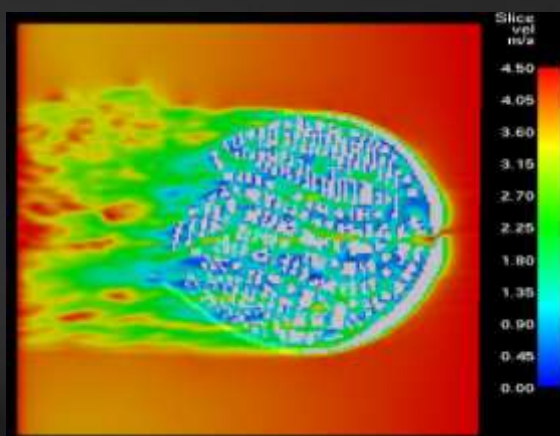

Velocity Profile – 4.5 m/sec – With Berm

Velocity Profile – 4.5 m/sec – Without Berm

eds

Velocity Profile – 4.5 m/sec

Velocity Profile – 4.5 m/sec

eds

Velocity Profile – 10 m/sec – With Berm

Velocity Profile – 10 m/sec – Without Berm

eds

Velocity Profile – 10 m/sec

Velocity Profile – 10 m/sec

Velocity Profile – 10 m/sec

eds

Velocity Profile – 20 m/sec – With Berm

Velocity Profile – 20 m/sec – Without Berm

eds